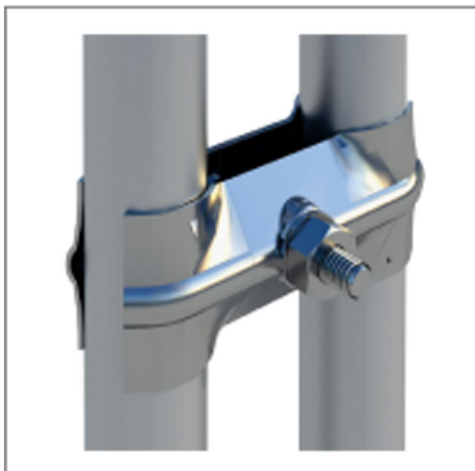

Paani Precision Products LLP

Manufacturer and Exporter of Brass and Metal Products

Joint Pin

ISO 9001-2015 CERTIFIED COMPANY

S.R.No. 53, Plot No. 5/B-1 & 5/B-2, Raj Rajeshwari Estate, Kansumra Main Road, Jamnagar - 361 006 Gujarat - India

☎ : +91 - 288 - 2567600 ✉ : info@paaniprecisions.com 🌐 : www.paaniprecisions.com / www.paniprecisionllp.com

GSTIN : 24AAWFP2356A1ZA ••••• IEC NO. AAWFP2356A